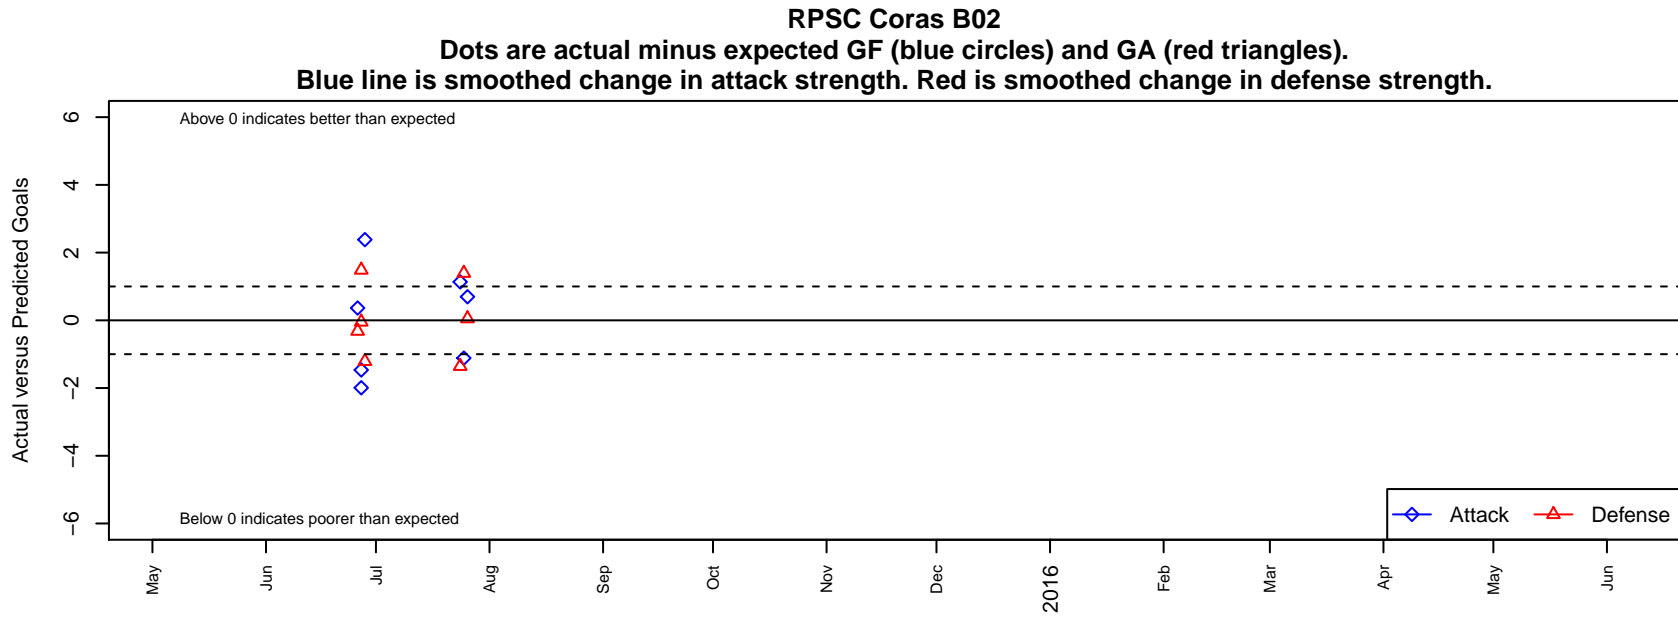

RPSC Coras B02

River Plate SC
NE Portland, OR
B02 total strength=1111
attack=4.54 defense=1.9

alt names used:
RP Coras
RPSC Coras 02-03
RPSC Coras U13 02/03

Venues played:
2015 Clash At the Border Platinum U13
2015 Sounders FC Cup BU13